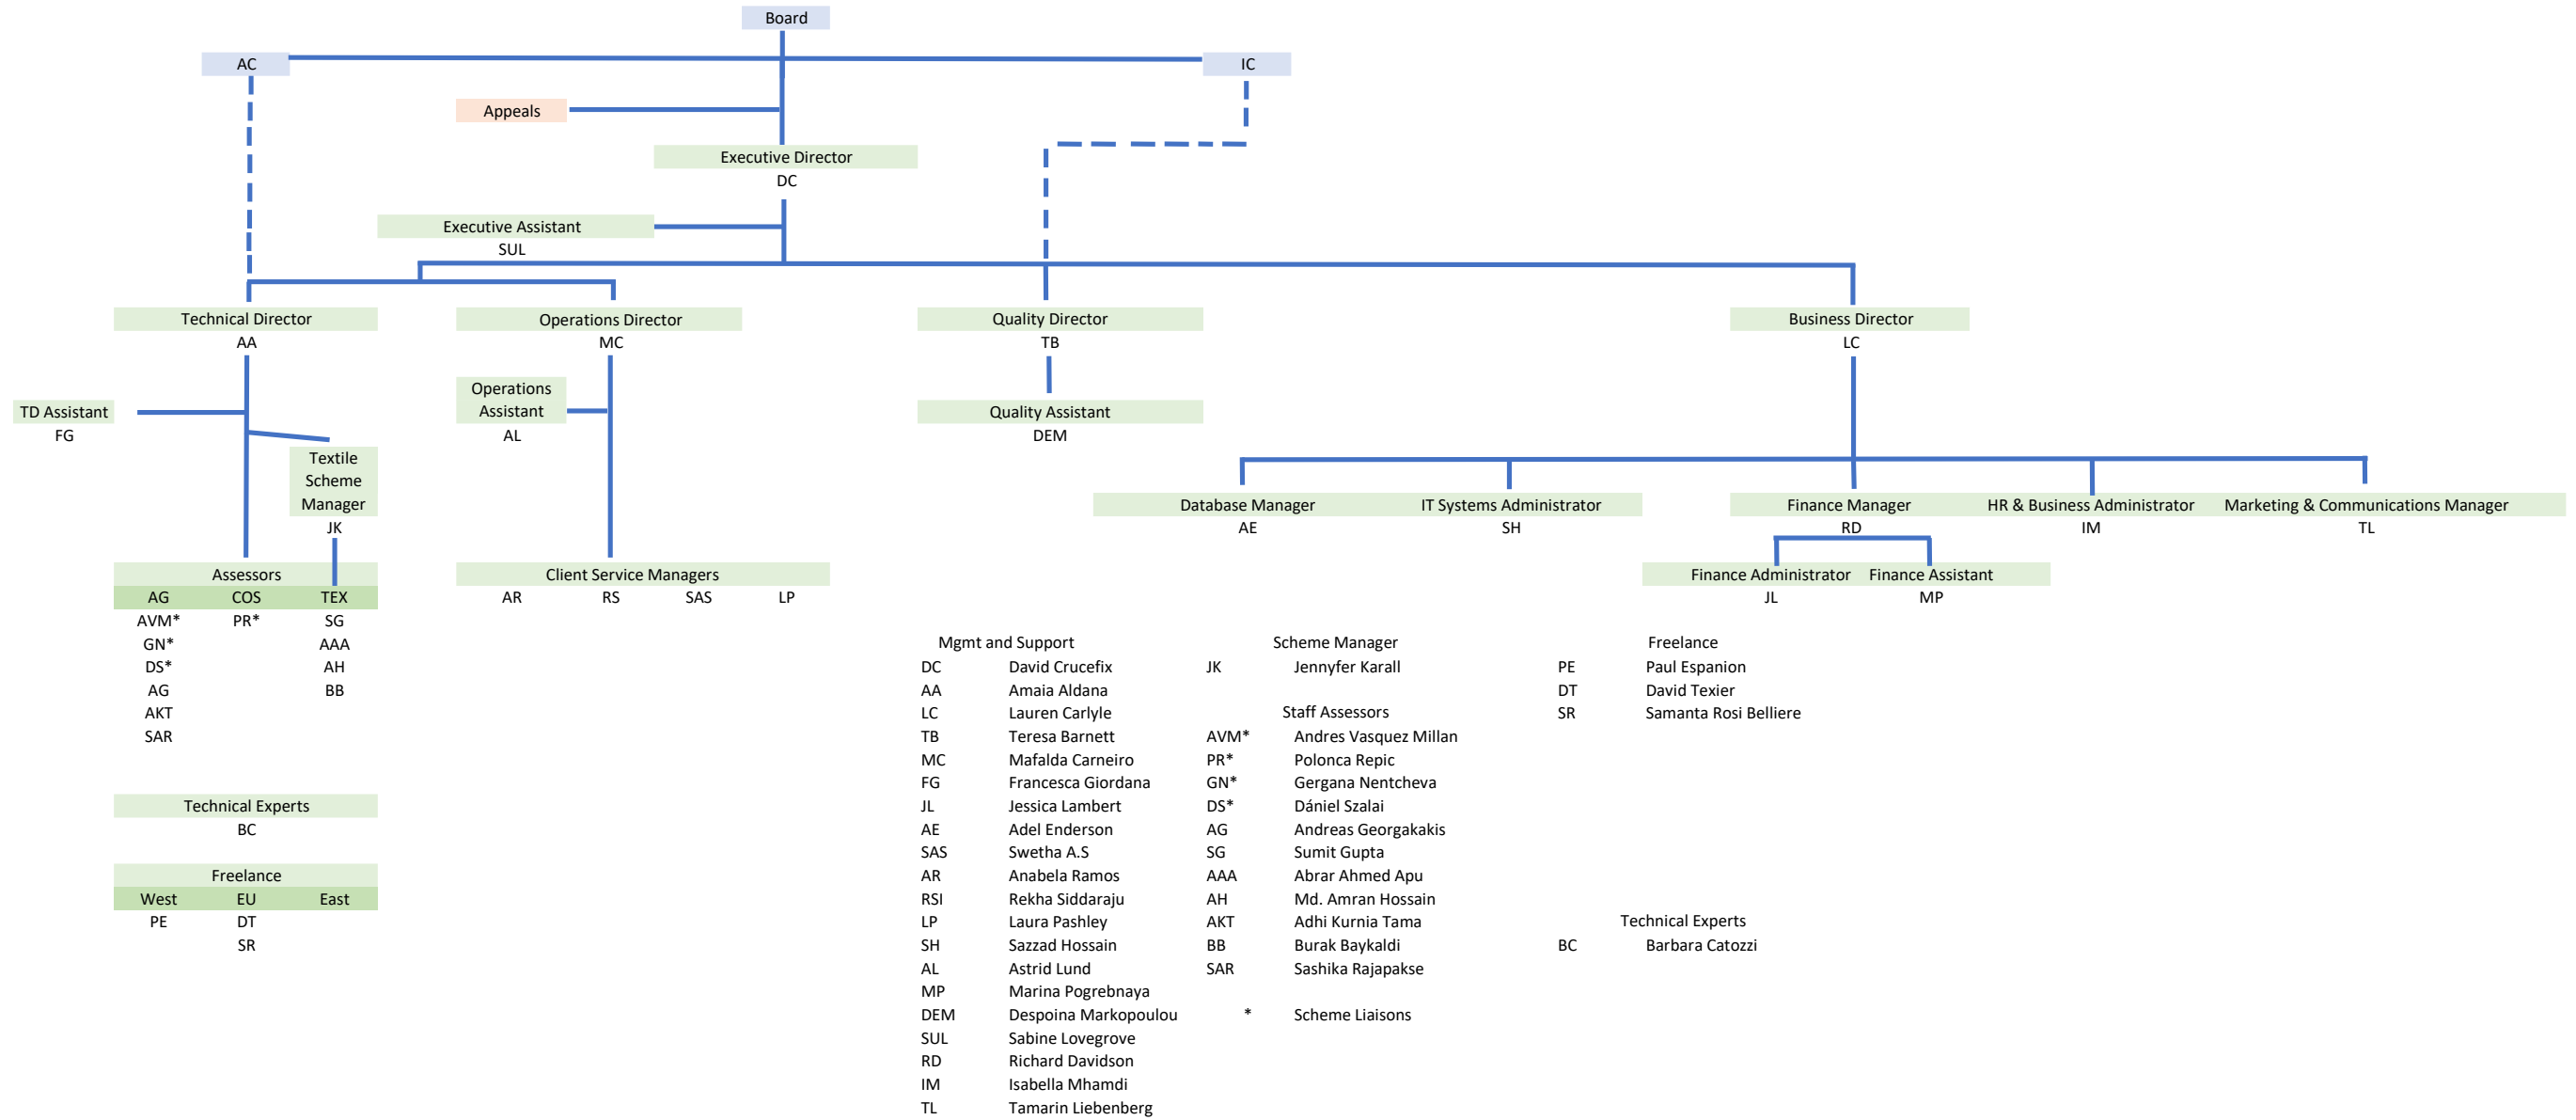

PL0104 - IOAS Organizational Structure v33b

| Assessors |     |     |
|-----------|-----|-----|
| AG        | COS | TEX |
| AVM*      | PR* | SG  |
| GN*       |     | AAA |
| DS*       |     | AH  |
| AG        |     | BB  |
| AKT       |     |     |
| SAR       |     |     |

\* Scheme Liaisons